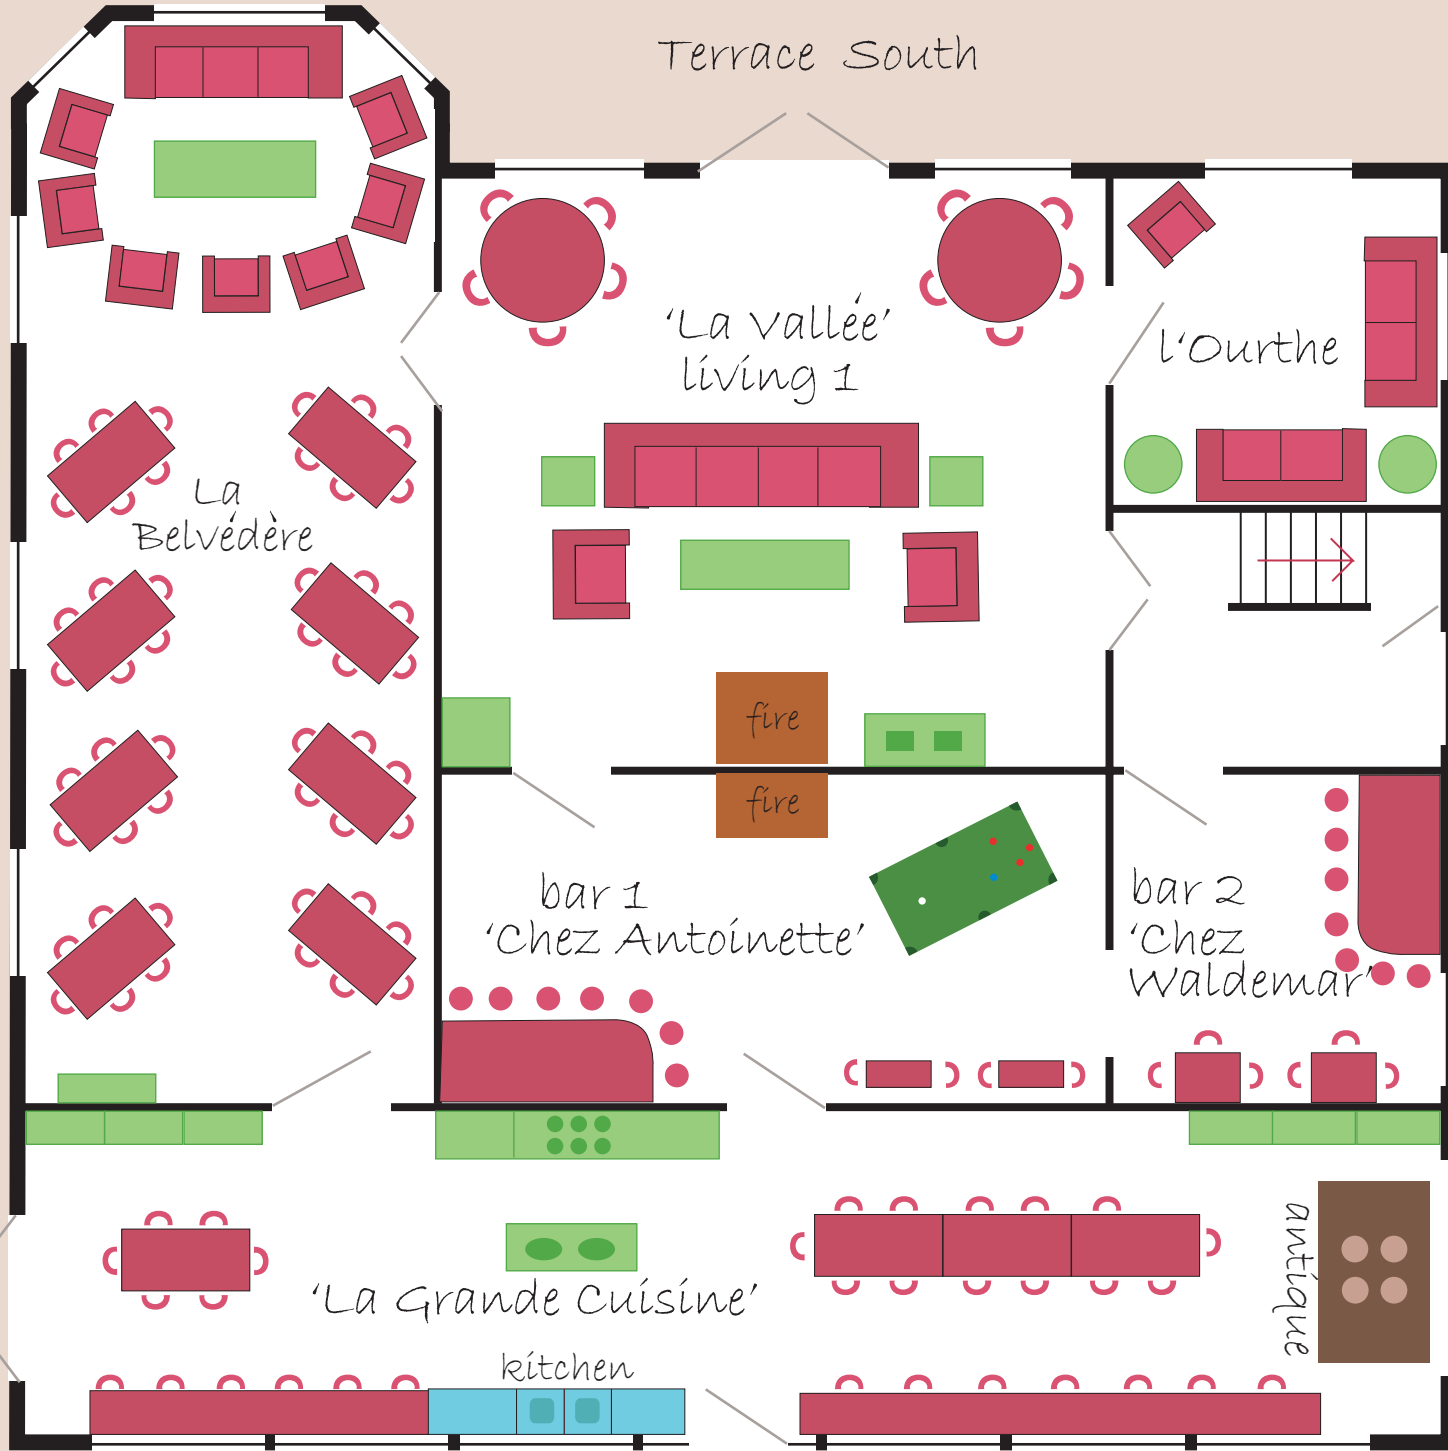

volleyball field

Terrace
Landgoed
Le Hérou

see saw

jeu de boules

swing & slide
play tower

sand box

Lawn

Parking

wood shed

Parking

Road to the river Ourthe

Woods

Woods

Terrace East

Terrace South

'La vallée'
living 1

l'Ourthe

La
Belvédère

fire

fire

bar 1
'chez Antoinette'

bar 2
'chez Waldemar'

'La Grande Cuisine'

kitchen

antiquaire

1st floor

2nd floor

3rd floor - 'Grenier'