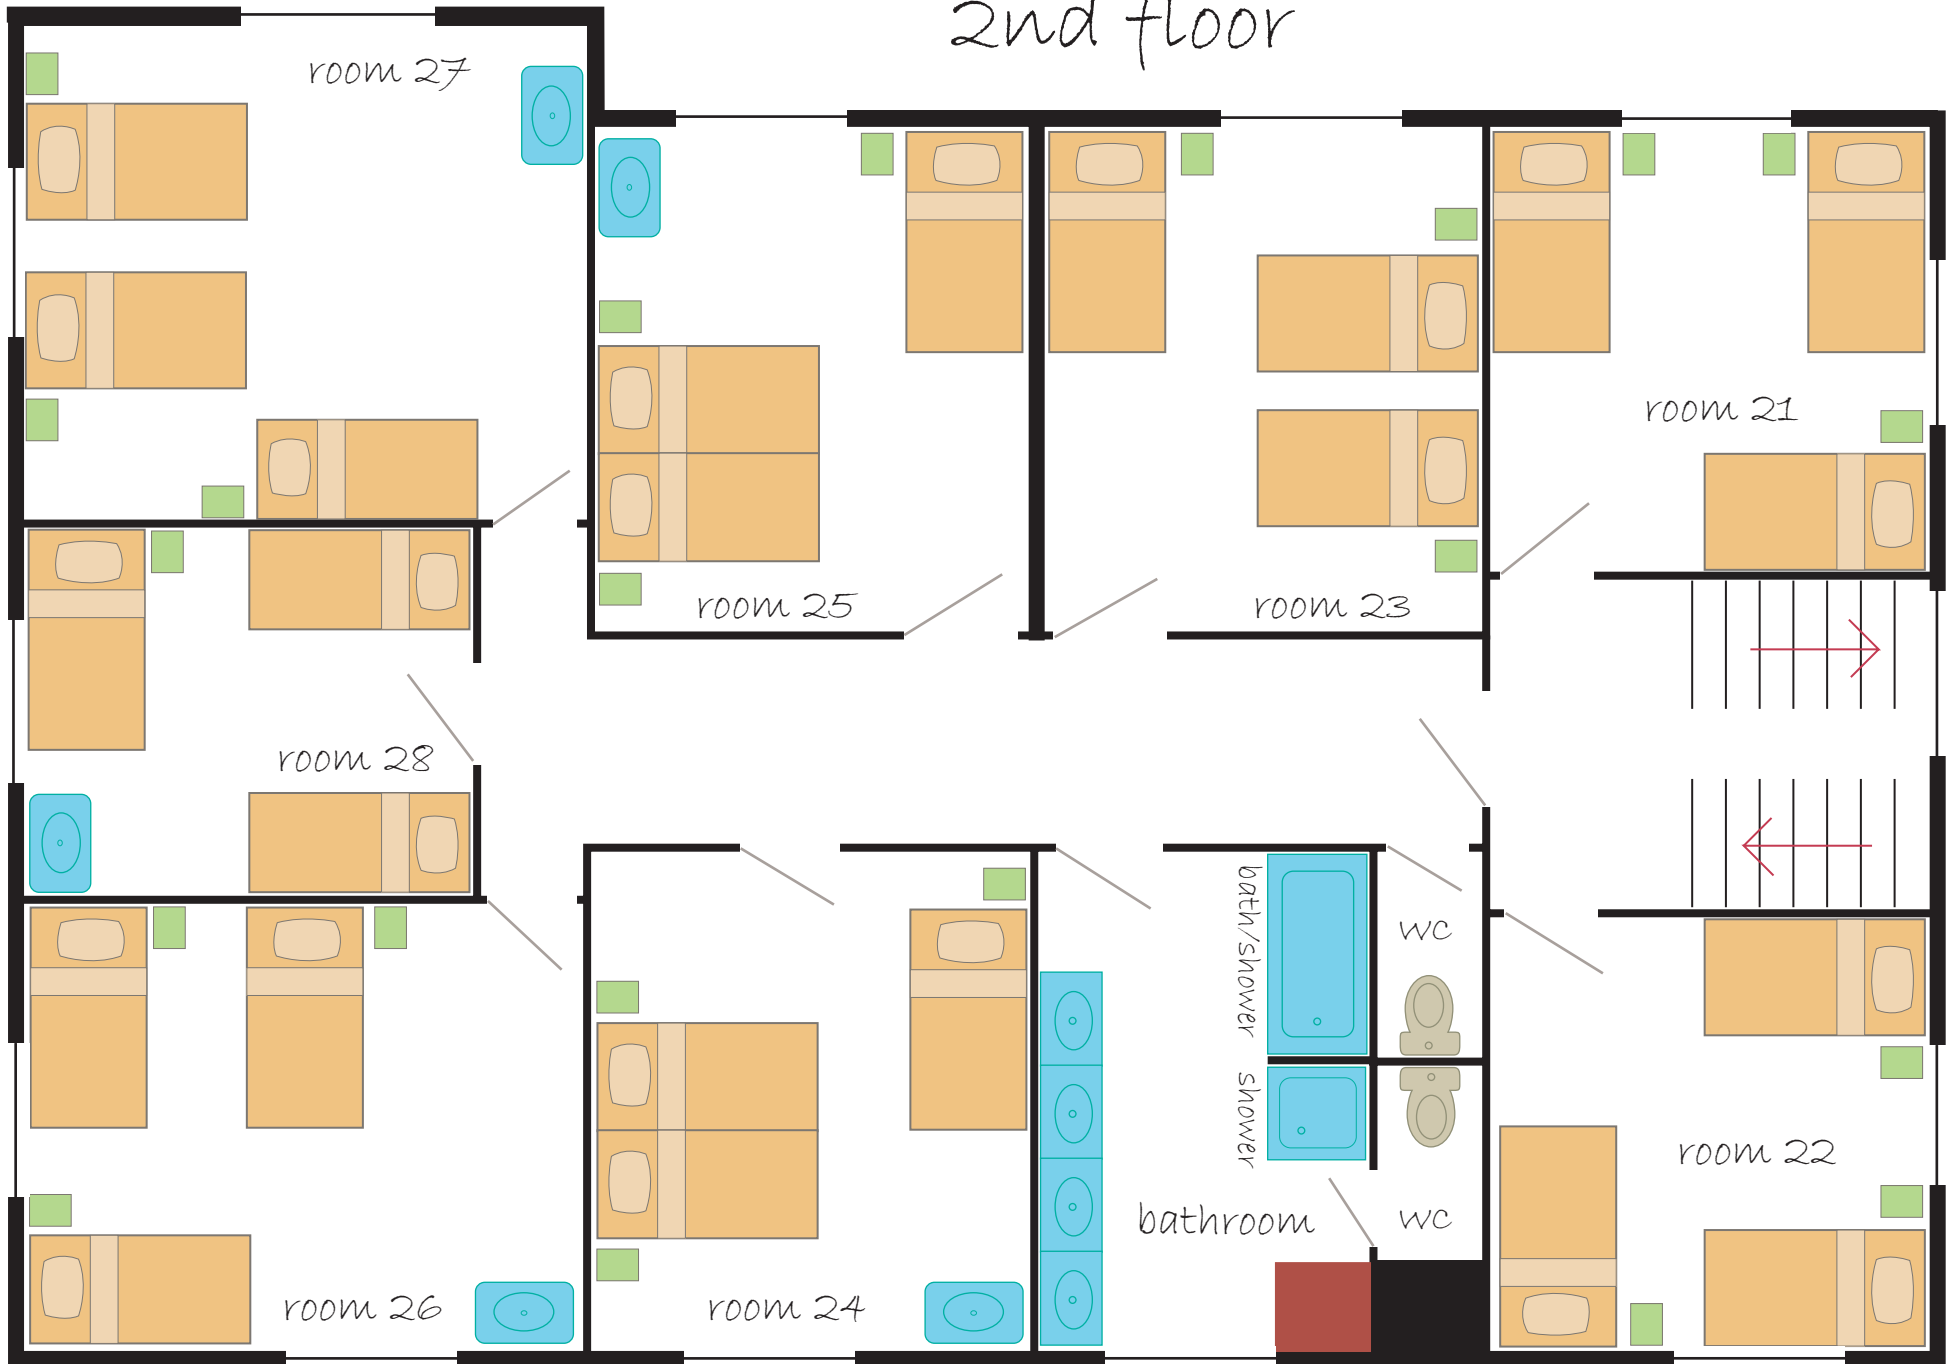

l'Ourthe

La
Belvédère

fire

fire

bar 1
'chez Antoinette'

bar 2
'chez Waldemar'

'La Grande Cuisine'

kitchen

antiquaire

1st floor

2nd floor

3rd floor - 'Grenier'